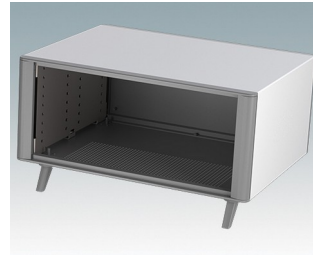

M6435326
Technomet R315
Aluminium
Blanc signalisation/gris
signalisation A RAL 9016/7042
350x275x150mm