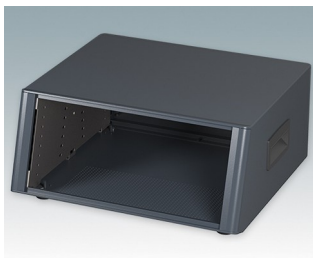

M6436324
Technomet SL315S
Aluminium
Anthracite RAL 7016
350x320x150mm