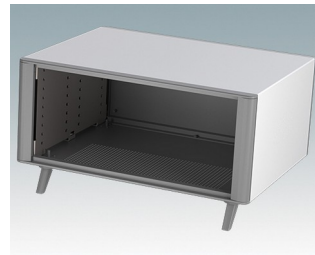

M6435326
Technomet R315
Aluminium
Blanc signalisation/gris
signalisation A RAL 9016/7042
350x275x150mm