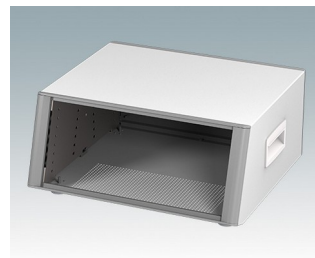

M6436326
Technomet SL315S
Aluminium
Blanc signalisation/gris
signalisation A RAL 9016/7042
350x320x150mm