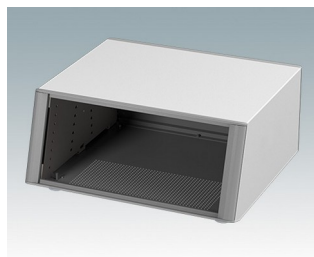

M6436356
Technomet SL315
Aluminium
Blanc signalisation/gris
signalisation A RAL 9016/7042
350x320x150mm