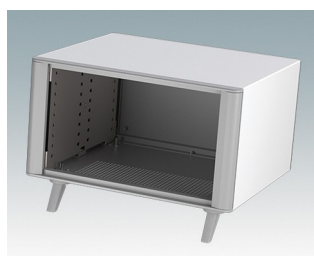

M6427326
Technomet R215
Aluminium
Blanc signalisation/gris
signalisation A RAL 9016/7042
275x250x150mm