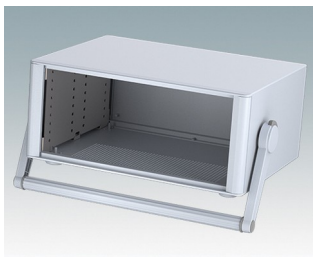

M6435335
Technomet R315H
Aluminium
Gris clair RAL 7035
350x275x150mm