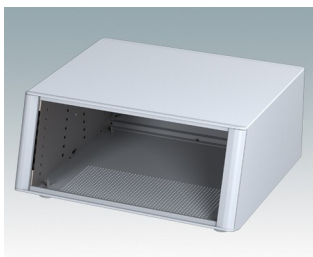

M6436355
Technomet SL315
Aluminium
Gris clair RAL 7035
350x320x150mm