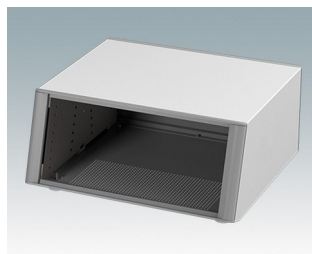

M6436356
Technomet SL315
Aluminium
Blanc signalisation/gris
signalisation A RAL 9016/7042
350x320x150mm