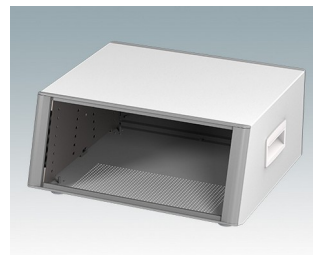

M6436326
Technomet SL315S
Aluminium
Blanc signalisation/gris
signalisation A RAL 9016/7042
350x320x150mm