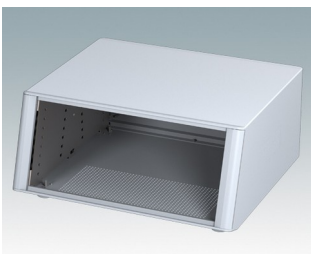

M6436355
Technomet SL315
Aluminium
Gris clair RAL 7035
350x320x150mm