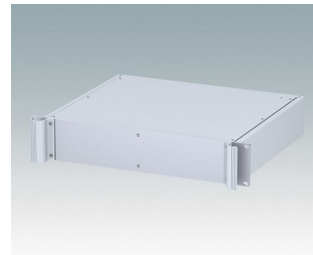

M6219255
COMBIMET 19" 2Ux365mm
Aluminium
Gris clair RAL 7035
88,1x482,6x365mm