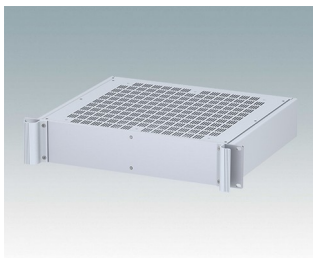

M6219265
COMBIMET 19" 2Ux365mm
avec aération
Aluminium
Gris clair RAL 7035
88,1x482,6x365mm