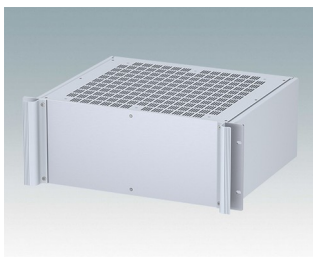

M6219465
COMBIMET 19" 4Ux365mm
avec aération
Aluminium
Gris clair RAL 7035
177x482,6x365mm