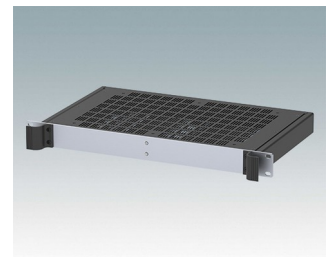

M6219149
COMBIMET 19" 1Ux265mm
avec aération
Aluminium
Noir RAL 9005
43,6x482,6x265mm