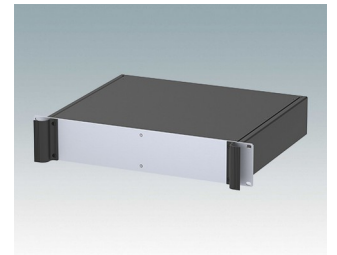

M6219259
COMBIMET 19" 2Ux365mm
Aluminium
Noir RAL 9005
88,1x482,6x365mm