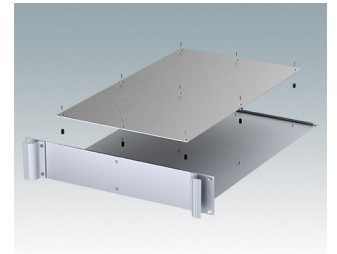

M6200610
Kit de plaque support (24")
Aluminium
Fini naturel
335x574,6x1,5mm

Sous réserve de modifications techniques. © OKW Enclosures Ltd