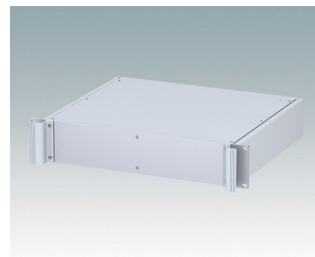

M6219255
COMBIMET 19" 2Ux365mm
Aluminium
Gris clair RAL 7035
88,1x482,6x365mm