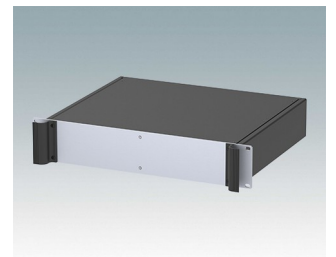

M6219259
COMBIMET 19" 2Ux365mm
Aluminium
Noir RAL 9005
88,1x482,6x365mm