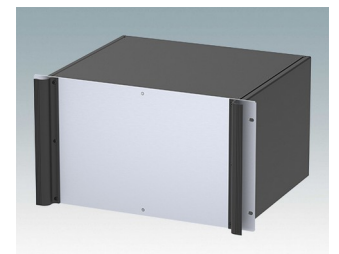

M6219659
COMBIMET 19" 6Ux365mm
Aluminium
Noir RAL 9005
266x482,6x365mm