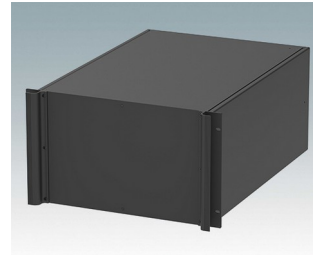

M6219679
COMBIMET 19" 6Ux610mm
Aluminium
Noir RAL 9005
266x482,6x609,6mm