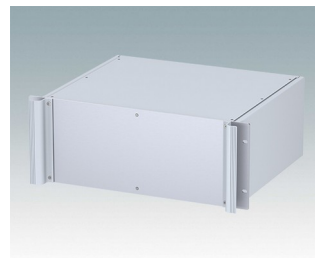

M6219455
COMBIMET 19" 4Ux365mm
Aluminium
Gris clair RAL 7035
177x482,6x365mm