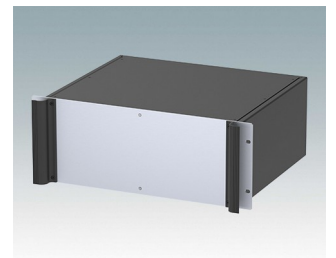

M6219459
COMBIMET 19" 4Ux365mm
Aluminium
Noir RAL 9005
177x482,6x365mm