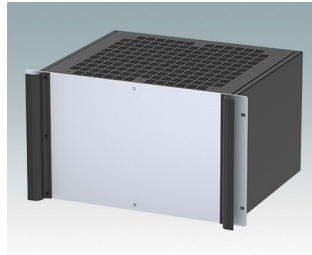

M6219669
COMBIMET 19" 6Ux365mm
avec aération
Aluminium
Noir RAL 9005
266x482,6x365mm