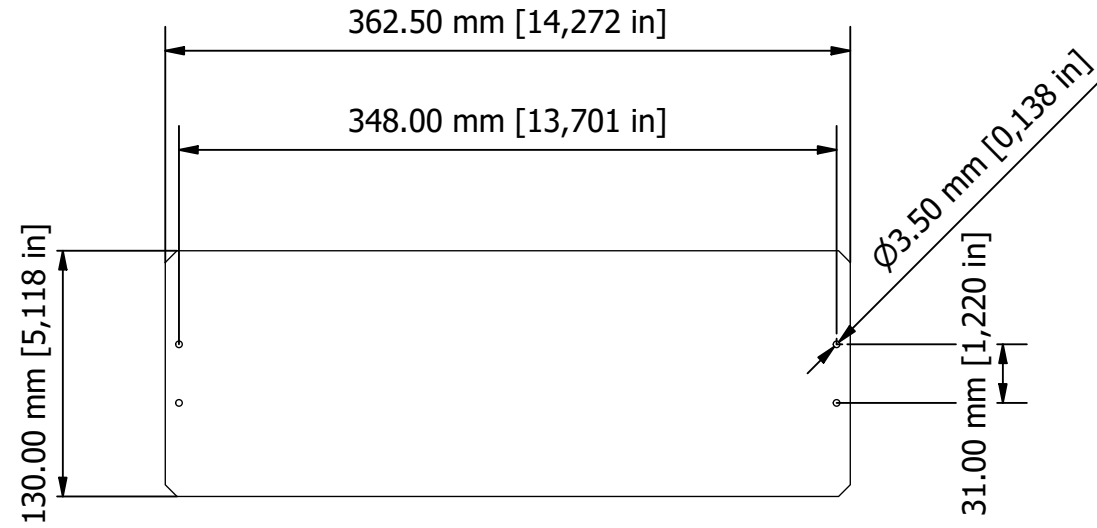

Base

PARTS LIST			
ITEM	QTY	PART NUMBER	DESCRIPTION
3	4	M5403016	Unibase Assembly Kit
4	2	M5400004	Extrusion
5	1	M5401010	Top Cover
6	1	M5401122	Base Panel
7	2	M5402005	Front/Rear Panels

Anodised Front Panel
2 off - 2mm Thick.

Front

Side

Detail C

FIRST ANGLE PROJECTION

Designed by L Clark	Description UNICASE 5 LIGHT GREY	Date 26/05/2015	Scale 1:4
METCASE ENCLOSURES 15 Brunel Way, Segensworth East, Fareham, Hampshire, UK. PO15 5TX Tel: +44 (0)1489 583858 Email: metcase@okw.co.uk		METcase™ www.metcase.com Part Number M5505110	
		Issue 1	Sheet 1 / 1