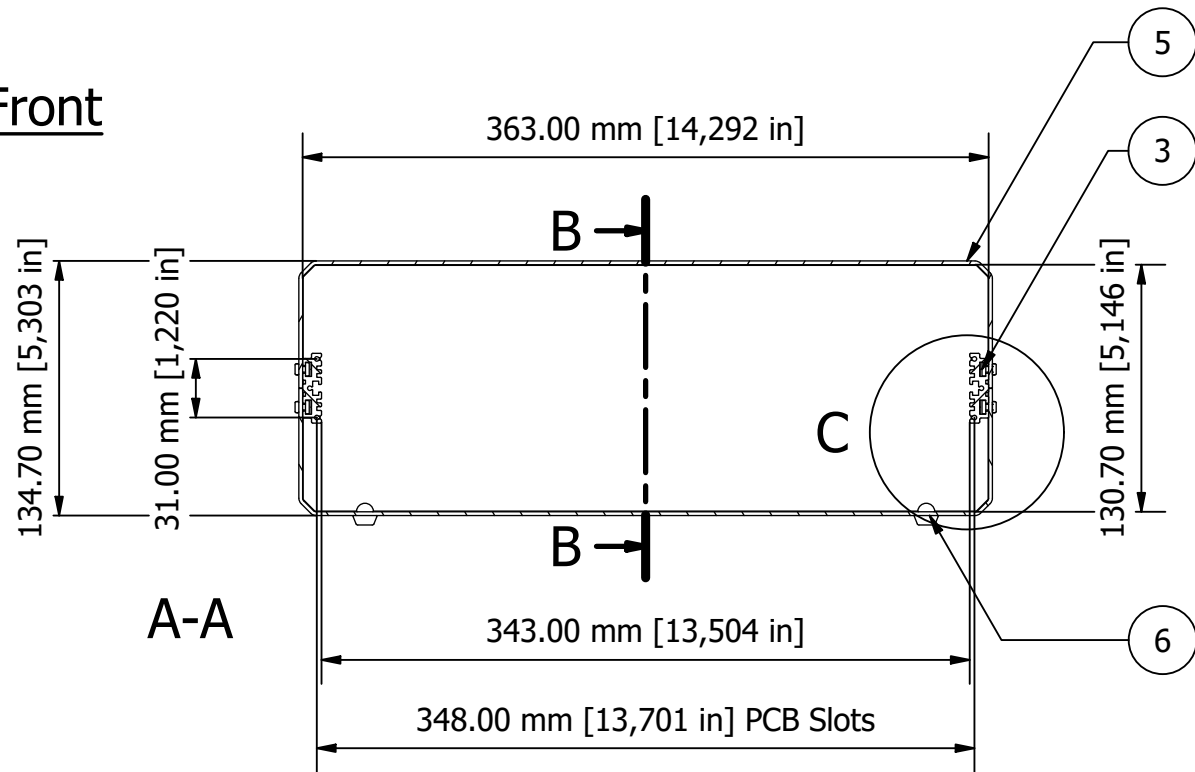

Base

PARTS LIST			
ITEM	QTY	PART NUMBER	DESCRIPTION
3	4	M5403016	Unibase Assembly Kit
4	2	M5400004	Extrusion
5	1	M5401010	Top Cover
6	1	M5401122	Base Panel
7	2	M5402005	Front/Rear Panels

Anodised Front Panel
2 off - 2mm Thick.

Front

Side

Detail C

FIRST ANGLE PROJECTION

Designed by L Clark	Description UNICASE 5 LIGHT GREY	Date 26/05/2015	Scale 1:4
METCASE ENCLOSURES 15 Brunel Way, Segensworth East, Fareham, Hampshire, UK. PO15 5TX Tel: +44 (0)1489 583858 Email: metcase@okw.co.uk		METcase™ www.metcase.com Part Number M5505110	
		Issue 1	Sheet 1 / 1