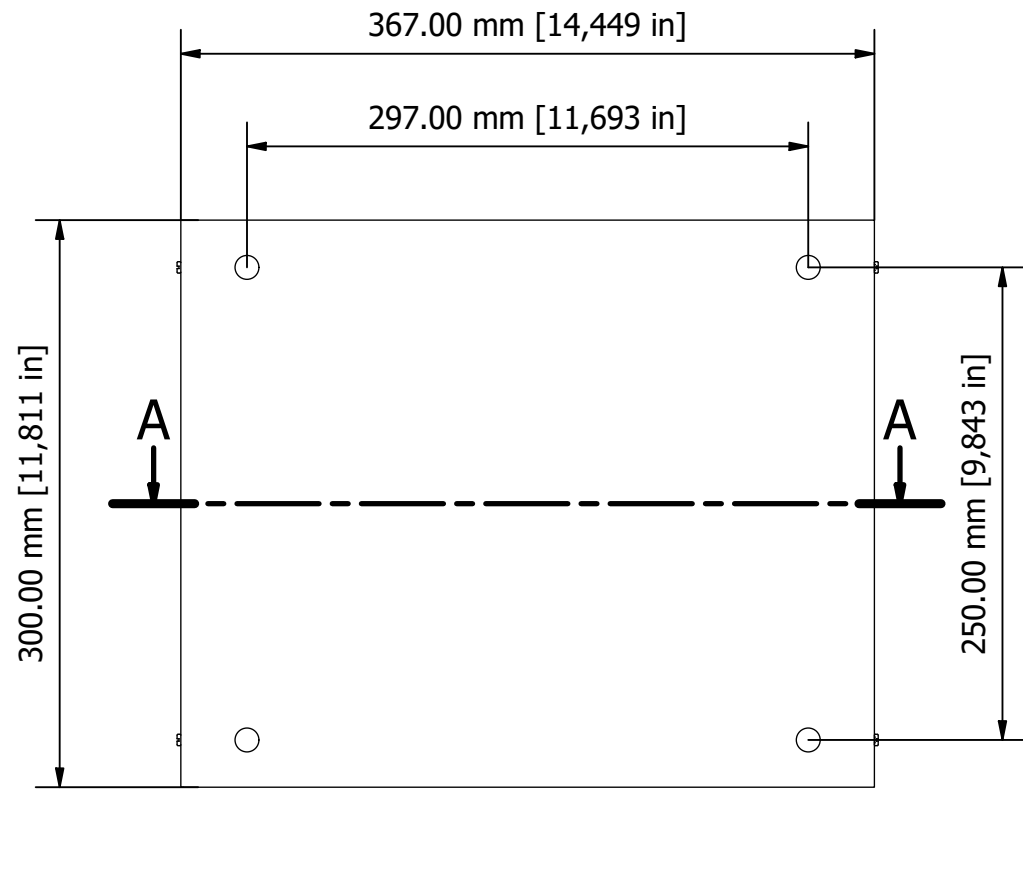

Base

PARTS LIST			
ITEM	QTY	PART NUMBER	DESCRIPTION
3	4	M5403016	Unibase Assembly Kit
4	2	M5400004	Extrusion
5	1	M5401010	Top Cover
6	1	M5401122	Base Panel
7	2	M5402005	Front/Rear Panels

Anodised Front Panel
2 off - 2mm Thick.

Front

Side

Detail C

FIRST ANGLE PROJECTION

Designed by L Clark	Description UNICASE 5 LIGHT GREY	Date 26/05/2015	Scale 1:4
METCASE ENCLOSURES 15 Brunel Way, Segensworth East, Fareham, Hampshire, UK. PO15 5TX Tel: +44 (0)1489 583858 Email: metcase@okw.co.uk		METcase™ www.metcase.com Part Number M5505110	
		Issue 1	Sheet 1 / 1