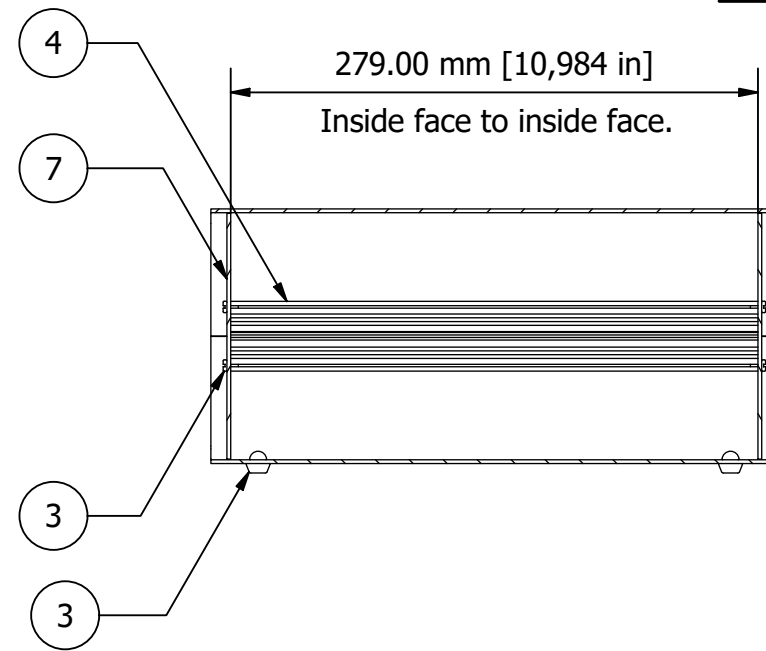

Base

PARTS LIST			
ITEM	QTY	PART NUMBER	DESCRIPTION
3	4	M5403016	Unibase Assembly Kit
4	2	M5400004	Extrusion
5	1	M5401010	Top Cover
6	1	M5401122	Base Panel
7	2	M5402005	Front/Rear Panels

Anodised Front Panel
2 off - 2mm Thick.

Front

Side

Detail C

FIRST ANGLE PROJECTION

Designed by L Clark	Description UNICASE 5 LIGHT GREY	Date 26/05/2015	Scale 1:4
METCASE ENCLOSURES 15 Brunel Way, Segensworth East, Fareham, Hampshire, UK. PO15 5TX Tel: +44 (0)1489 583858 Email: metcase@okw.co.uk		METcase™ www.metcase.com Part Number M5505110	
		Issue 1	Sheet 1 / 1