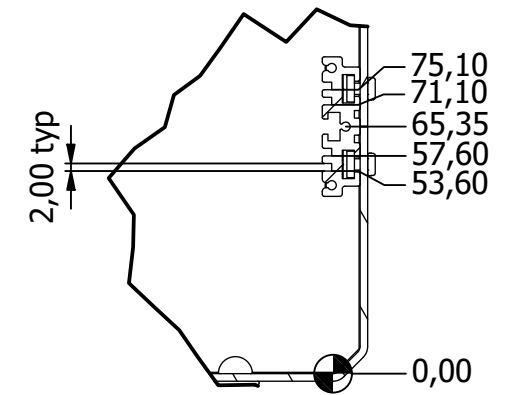

Base

PARTS LIST			
ITEM	QTY	PART NUMBER	DESCRIPTION
3	4	M5403016	Unibase Assembly Kit
4	2	M5400004	Extrusion
5	1	M5401010	Top Cover
6	1	M5401122	Base Panel
7	2	M5402005	Front/Rear Panels

Anodised Front Panel
2 off - 2mm Thick.

Front

Side

Detail C

FIRST ANGLE PROJECTION

Designed by L Clark	Description UNICASE 5 LIGHT GREY	Date 26/05/2015	Scale 1:4
METCASE ENCLOSURES 15 Brunel Way, Segensworth East, Fareham, Hampshire, UK. PO15 5TX Tel: +44 (0)1489 583858 Email: metcase@okw.co.uk		METcase™ www.metcase.com Part Number M5505110	
		Issue 1	Sheet 1 / 1