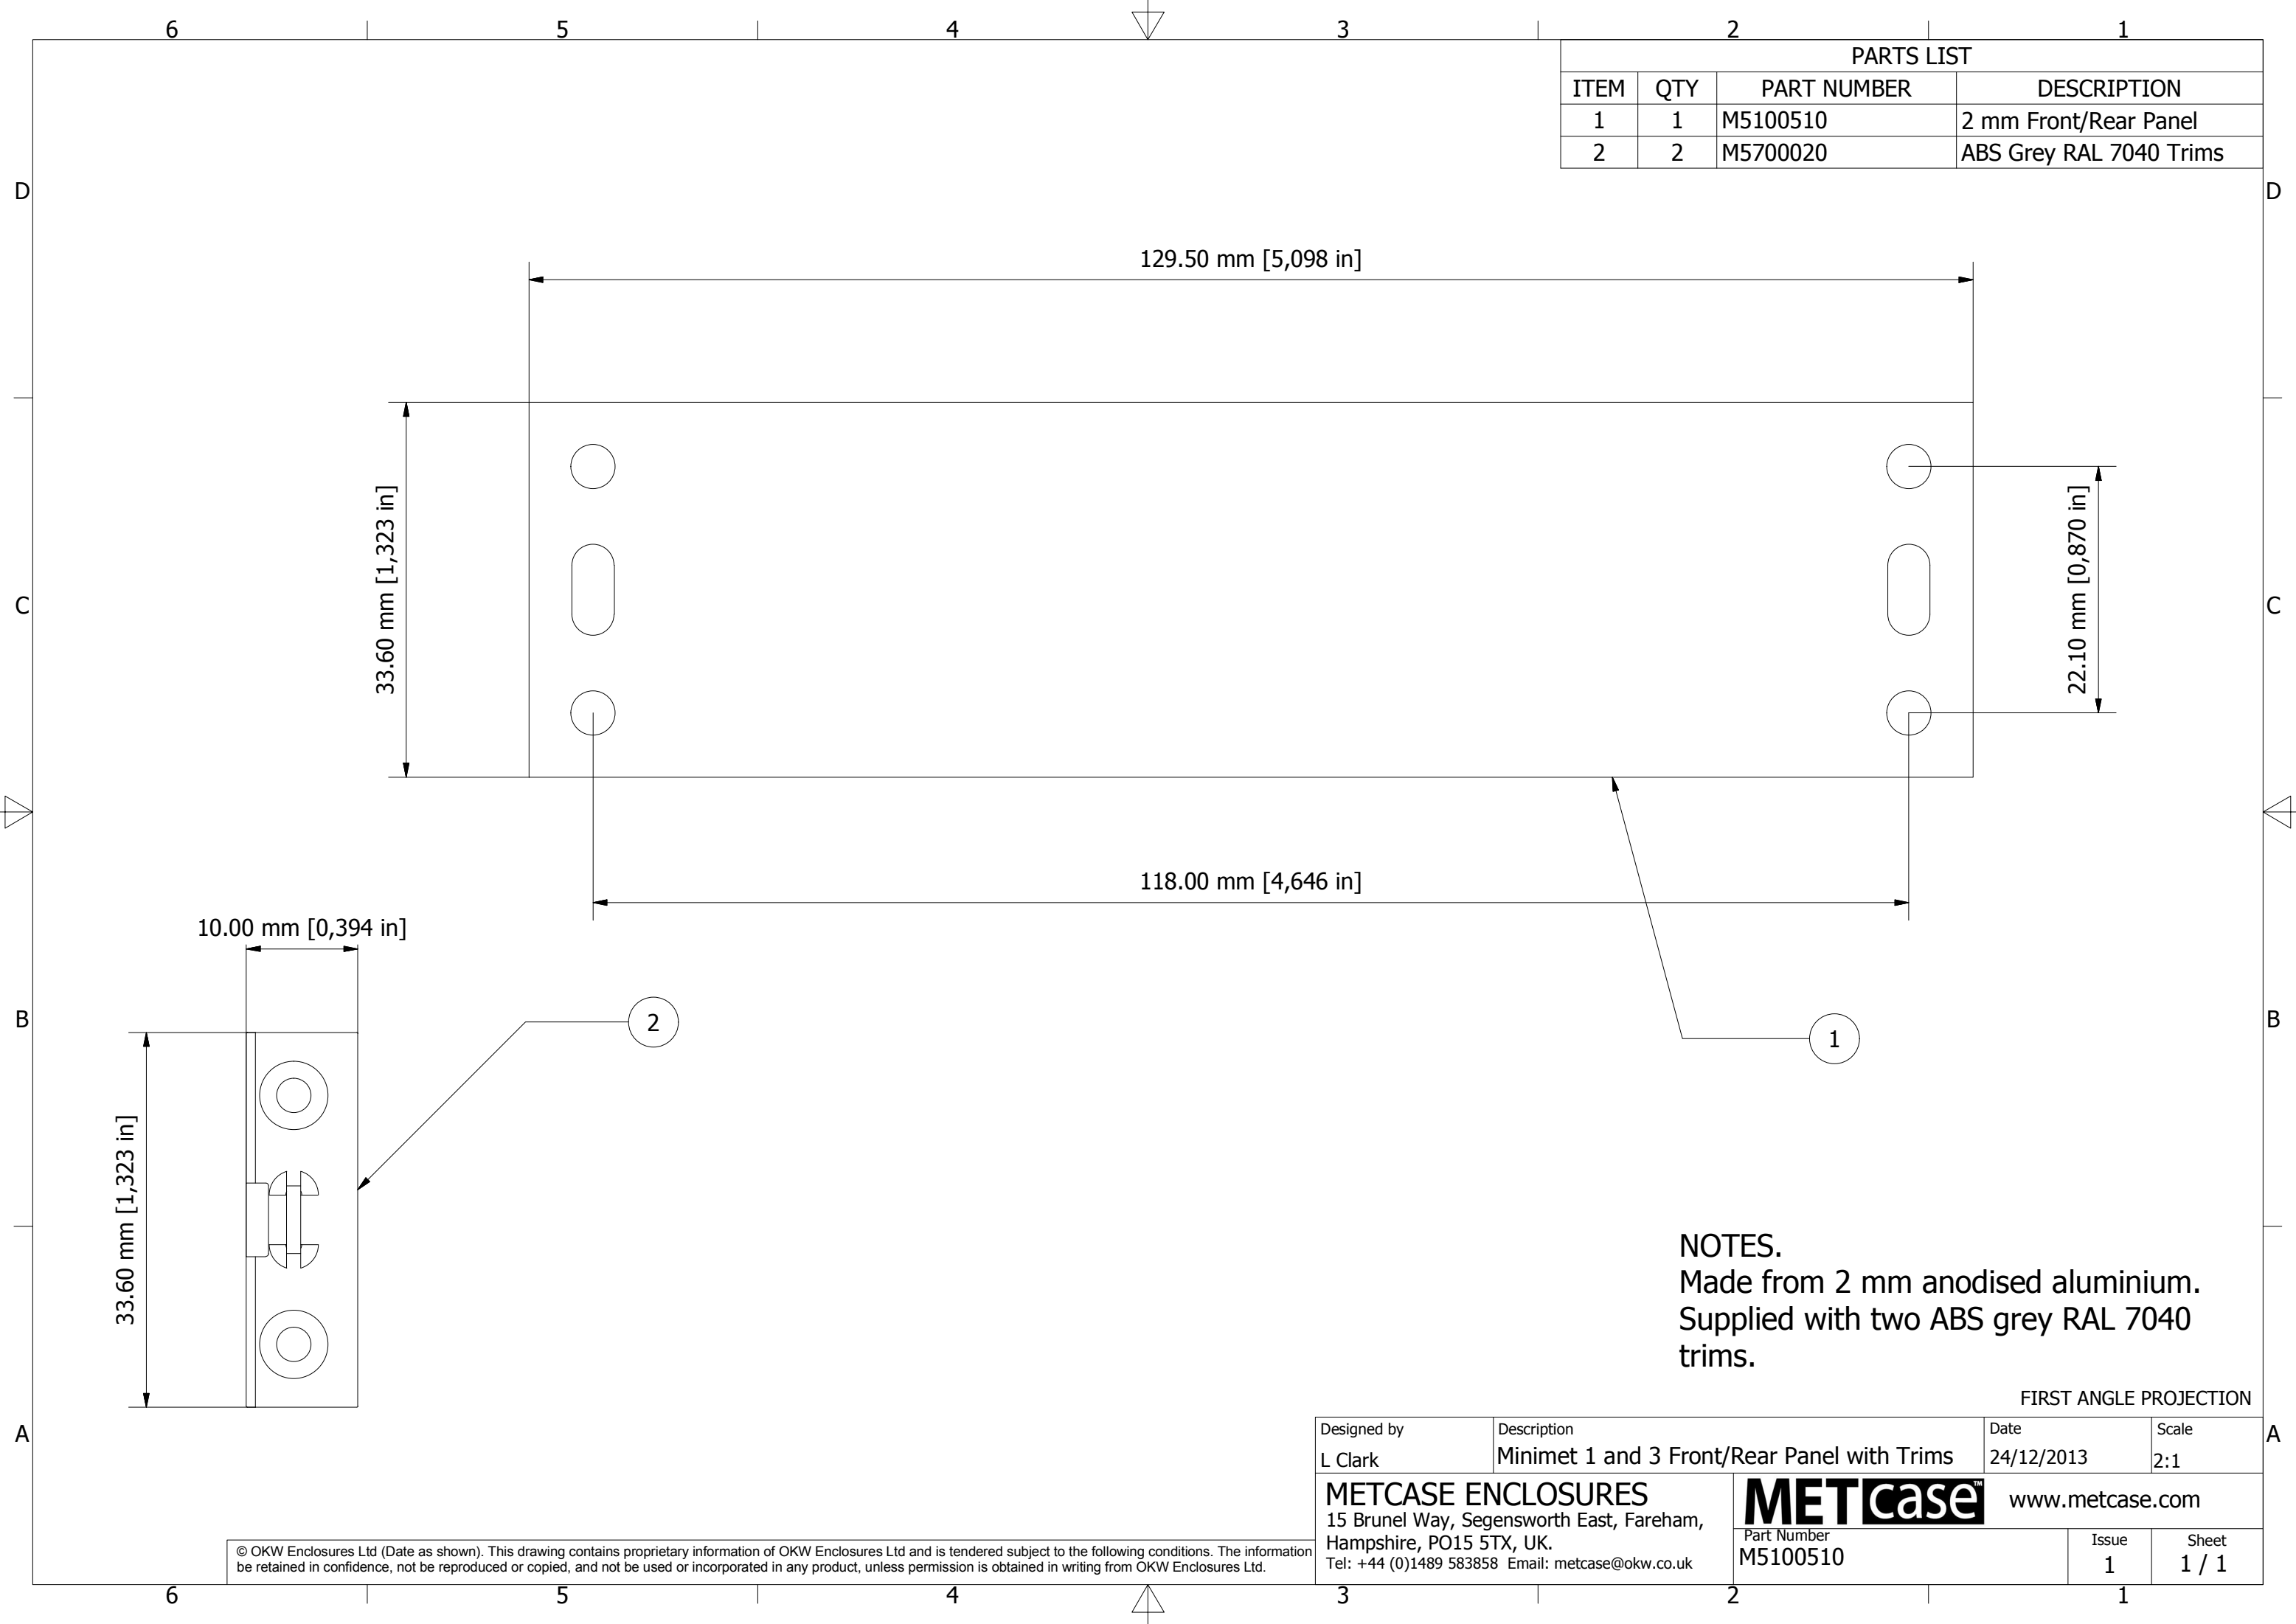

PARTS LIST			
ITEM	QTY	PART NUMBER	DESCRIPTION
1	1	M5100510	2 mm Front/Rear Panel
2	2	M5700020	ABS Grey RAL 7040 Trims

NOTES.
 Made from 2 mm anodised aluminium.
 Supplied with two ABS grey RAL 7040 trims.

FIRST ANGLE PROJECTION

Designed by L Clark	Description Minimet 1 and 3 Front/Rear Panel with Trims	Date 24/12/2013	Scale 2:1
METCASE ENCLOSURES 15 Brunel Way, Segensworth East, Fareham, Hampshire, PO15 5TX, UK. Tel: +44 (0)1489 583858 Email: metcase@okw.co.uk		METcase™ www.metcase.com	Part Number M5100510
		Issue 1	Sheet 1 / 1